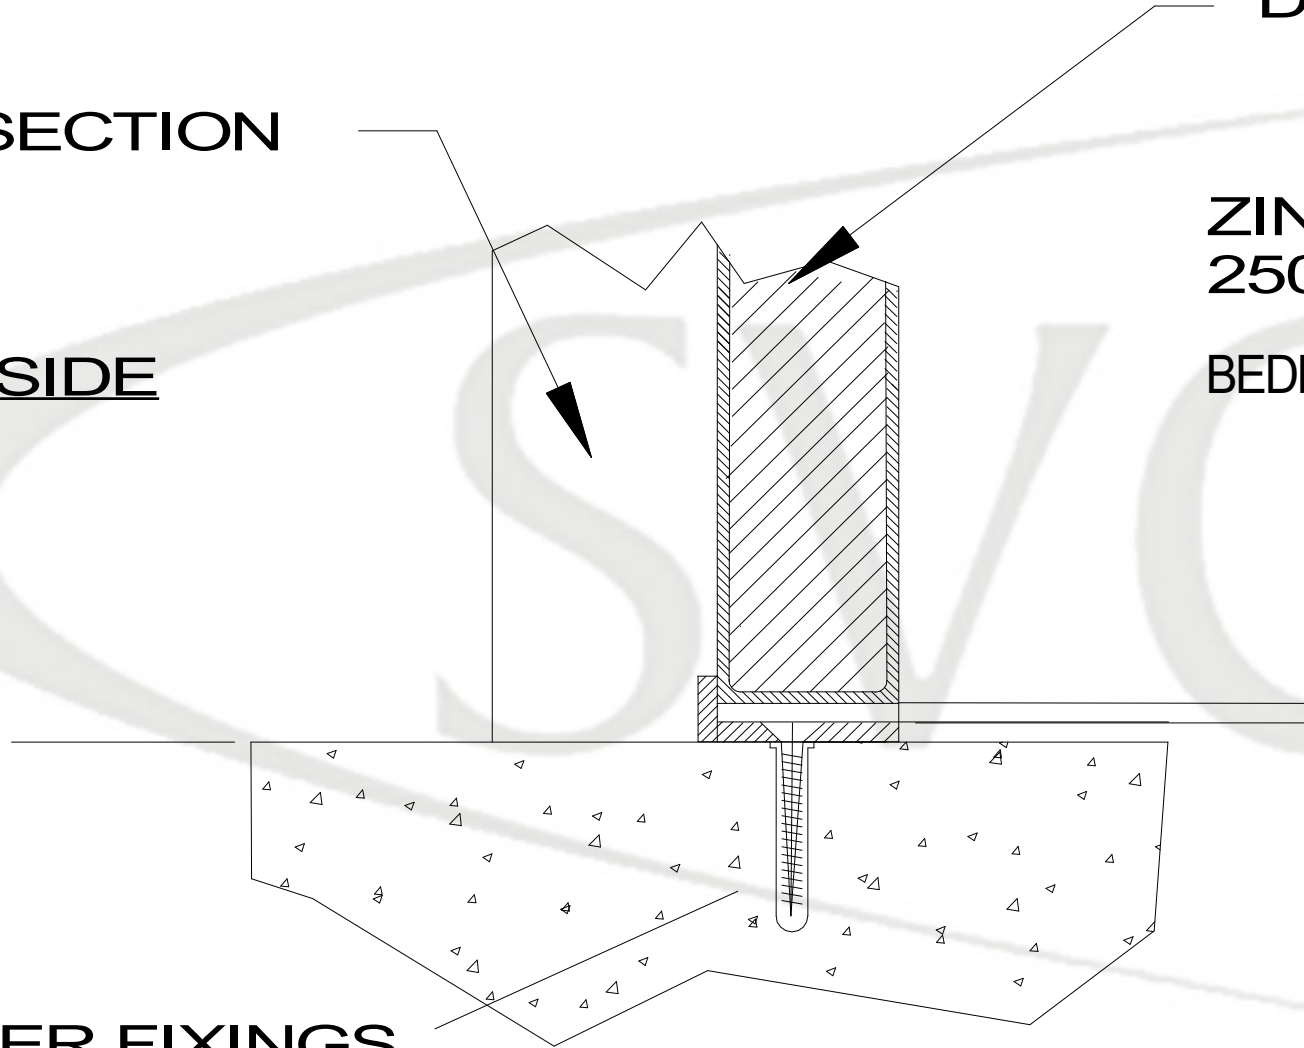

OUTWARD OPENING DOOR

FRAME SECTION

DOOR LEAF

INSIDE

ZINTEC 2mm
2500mm LONG

BEDDED ON MASTIC

FISHER FIXINGS

SITE:-	Revised	Title/terms, designation, material, dimension etc		Article No./Reference
	Designed by	J.K.	SVC132	Date
TITLE:- HINGE DETAIL	SVC LTD		LOW THRESHOLD DETAIL	
CLIENT:-	Drawing number	D-	Edition	NOT TO SCALE